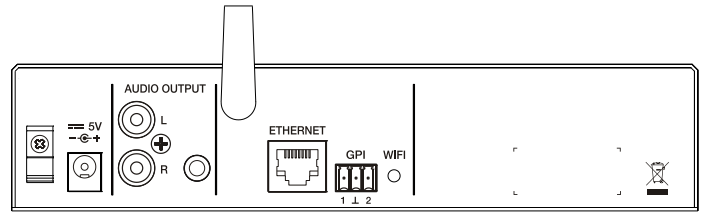

MECHANICAL DIAGRAMS

TECHNICAL DATA

ETHERNET

Connector	RJ45
Speed	10/100Mbps

WIFI

Wi-Fi Frequency	2.4GHz Wi-Fi, 802.11 b/g/n
Distance	Indoor: 60m (max); Outdoor: 150m

AUDIO OUTPUT

Nominal output level	+0db
Max Output Level/Minimum Load	+6dBV / 5kΩ
Frequency Response	5Hz - 24kHz (-3dB)
Connector	jack 3.5mm, RCA stereo
Output impedance	460Ω

MEDIA PLAYER

Audio DAC	24bit / 48kHz
Output Noise Floor (FFT)	-100dB (from 20Hz to 20kHz)
THD + Noise	< 0.008% (1kHz, 1Vrms)
Compatible file formats	mp3, ogg, WAV, FLAC, AIFF
Compatible playlist formats	m3u, m3u8, pls

SOURCES

USB content	
SD content	
Internet Radio Streams	
AirPlay, DLNA	

GPI

Number	2 ports
Type	Dry contact to ground
Output header	3 pin Terminal block

RTC

Time and date retention (battery)	240 hours aprox.
RTC accuracy	±1 minute / month

PANEL

LCD DISPLAY	Alphanumeric 2x16
Led indicator	NETWORK, SP, WIFI
Direct buttons	ENCODER, ENTER, ESC, PREV, NEXT, PLAY, STOP