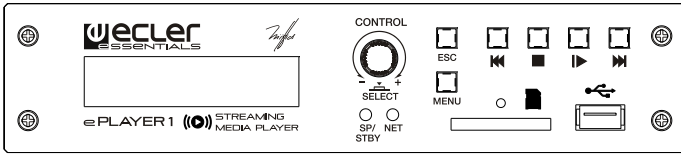

MECHANICAL DIAGRAMS

TECHNICAL DATA

ETHERNET

Connector	RJ45
Speed	10/100Mbps

WIFI

Wi-Fi Frequency	2.4GHz Wi-Fi, 802.11 b/g/n
Distance	Indoor: 60m (max); Outdoor: 150m

AUDIO OUTPUT

Nominal output level	+0db
Max Output Level/Minimum Load	+6dBV / 5kΩ
Frequency Response	5Hz - 24kHz (-3dB)
Connector	jack 3.5mm, RCA stereo
Output impedance	460Ω

MEDIA PLAYER

Audio DAC	24bit / 48kHz
Output Noise Floor (FFT)	-100dB (from 20Hz to 20kHz)
THD + Noise	< 0.008% (1kHz, 1Vrms)
Compatible file formats	mp3, ogg, WAV, FLAC, AIFF
Compatible playlist formats	m3u, m3u8, pls

SOURCES

USB content	
SD content	
Internet Radio Streams	
AirPlay, DLNA	

GPI

Number	2 ports
Type	Dry contact to ground
Output header	3 pin Terminal block

RTC

Time and date retention (battery)	240 hours aprox.
RTC accuracy	±1 minute / month

PANEL

LCD DISPLAY	Alphanumeric 2x16
Led indicator	NETWORK, SP, WIFI
Direct buttons	ENCODER, ENTER, ESC, PREV, NEXT, PLAY, STOP